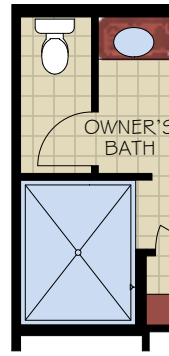

\*Optional courtyard features shown: Artificial turf, Landscaping, Trellis/Pergola, Plant walls (2), Water feature, and Stepping stone paths (Palazzo & Portico only)

BONUS ROOM SECOND FLOOR PLAN

\*Optional courtyard features shown: Artificial turf, Landscaping, Trellis/Pergola, Plant walls (2), Water feature, and Stepping stone paths (Palazzo & Portico only)

OPTIONAL WALK-IN SHOWER

OPTIONAL ZERO THRESHOLD SHOWER

OPTIONAL SHOWER W/ BUILT-IN SEAT

OPTIONAL WALK-IN SHOWER

OPTIONAL COVERED PORCH  
(DELETES LANDSCAPE BED CUT OUTS)

OPTIONAL OWNER'S COVERED PORCH

OPTIONAL OWNER'S SITTING ROOM