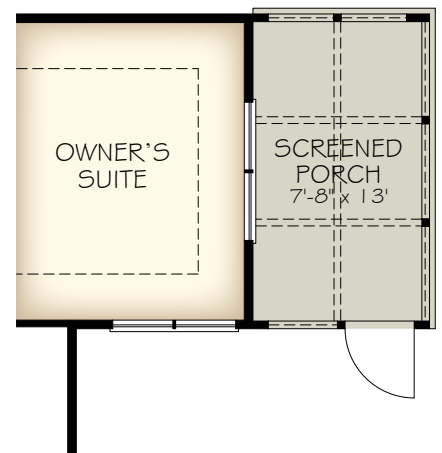

\*Optional courtyard features shown: Artificial turf, Landscaping, Trellis/Pergola, Plant walls (2), Water feature, and Stepping stone paths (Palazzo & Portico only)

BONUS ROOM SECOND FLOOR PLAN

\*Optional courtyard features shown: Artificial turf, Landscaping, Trellis/Pergola, Plant walls (2), Water feature, and Stepping stone paths (Palazzo & Portico only)

OPTIONAL WALK-IN SHOWER

OPTIONAL ZERO THRESHOLD SHOWER

OPTIONAL SHOWER W/ BUILT-IN SEAT

OPTIONAL WALK-IN SHOWER

OPTIONAL COVERED PORCH  
(DELETES LANDSCAPE BED CUT OUTS)

OPTIONAL OWNER'S COVERED PORCH

OPTIONAL OWNER'S SITTING ROOM

OPTIONAL OWNER'S SCREENED PORCH

\*Optional courtyard features shown: Artificial turf, Landscaping, Trellis/Pergola, Plant walls (2), Water feature, and Stepping stone paths (Palazzo & Portico only)

OPTIONAL BEDROOM 3 ILO DEN