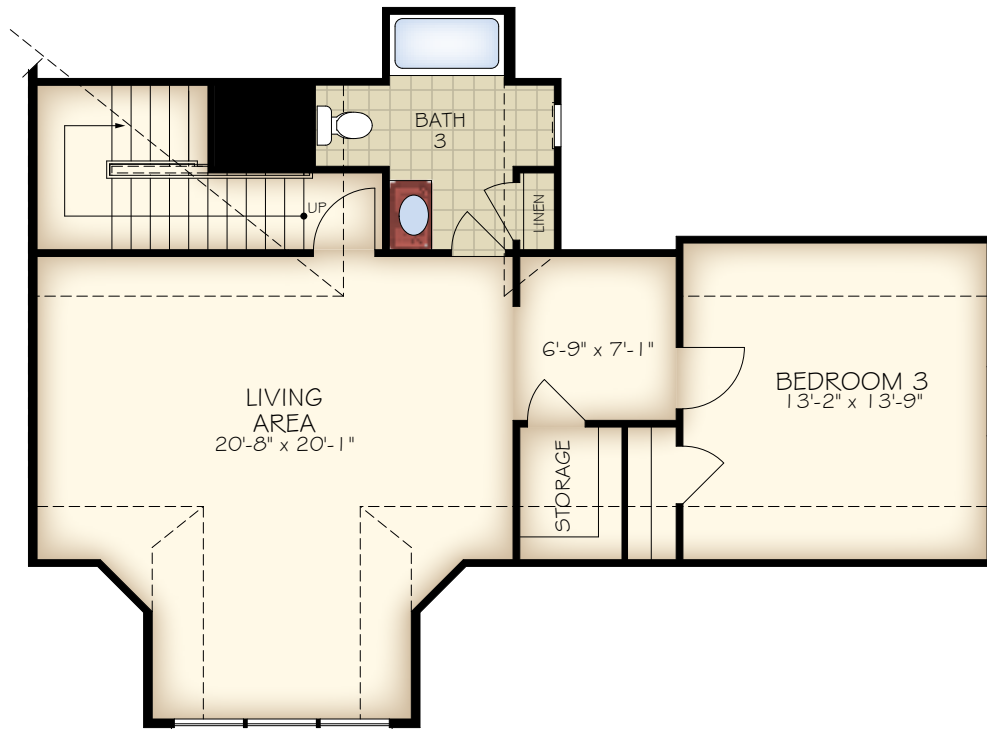

\*Optional courtyard features shown: Artificial turf, Landscaping, Trellis/Pergola, Plant walls (2), Water feature, and Stepping stone paths (Palazzo & Portico only)

BONUS ROOM SECOND FLOOR PLAN

\*Optional courtyard features shown: Artificial turf, Landscaping, Trellis/Pergola, Plant walls (2), Water feature, and Stepping stone paths (Palazzo & Portico only)

OPTIONAL WALK-IN SHOWER

OPTIONAL ZERO THRESHOLD SHOWER

OPTIONAL SHOWER W/ BUILT-IN SEAT

OPTIONAL WALK-IN SHOWER

OPTIONAL COVERED PORCH  
(DELETES LANDSCAPE BED CUT OUTS)

OPTIONAL OWNER'S COVERED PORCH

OPTIONAL OWNER'S SITTING ROOM

OPTIONAL OWNER'S SCREENED PORCH

\*Optional courtyard features shown: Artificial turf, Landscaping, Trellis/Pergola, Plant walls (2), Water feature, and Stepping stone paths (Palazzo & Portico only)

OPTIONAL BEDROOM 3 ILO DEN