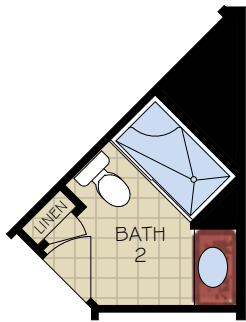

\*Optional courtyard features shown: Artificial turf, Landscaping, Trellis/Pergola, Plant walls (2), Water feature, and Stepping stone paths (Palazzo & Portico only)

BONUS ROOM SECOND FLOOR PLAN

\*Optional courtyard features shown: Artificial turf, Landscaping, Trellis/Pergola, Plant walls (2), Water feature, and Stepping stone paths (Palazzo & Portico only)

OPTIONAL WALK-IN SHOWER

OPTIONAL ZERO THRESHOLD SHOWER

OPTIONAL SHOWER W/ BUILT-IN SEAT

OPTIONAL WALK-IN SHOWER

OPTIONAL COVERED PORCH  
(DELETES LANDSCAPE BED CUT OUTS)

OPTIONAL OWNER'S COVERED PORCH

OPTIONAL OWNER'S SITTING ROOM