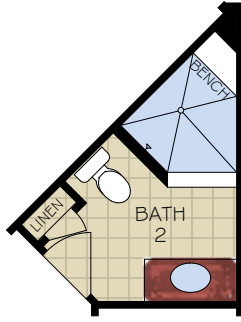

\*Optional courtyard features shown: Artificial turf, Landscaping, Trellis/Pergola, Plant walls (2), Water feature, and Stepping stone paths (Palazzo & Portico only)

BONUS ROOM SECOND FLOOR PLAN

\*Optional courtyard features shown: Artificial turf, Landscaping, Trellis/Pergola, Plant walls (2), Water feature, and Stepping stone paths (Palazzo & Portico only)

OPTIONAL WALK-IN SHOWER

OPTIONAL ZERO THRESHOLD SHOWER

OPTIONAL SHOWER W/ BUILT-IN SEAT

OPTIONAL WALK-IN SHOWER

OPTIONAL COVERED PORCH  
(DELETES LANDSCAPE BED CUT OUTS)

OPTIONAL OWNER'S COVERED PORCH

OPTIONAL OWNER'S SITTING ROOM