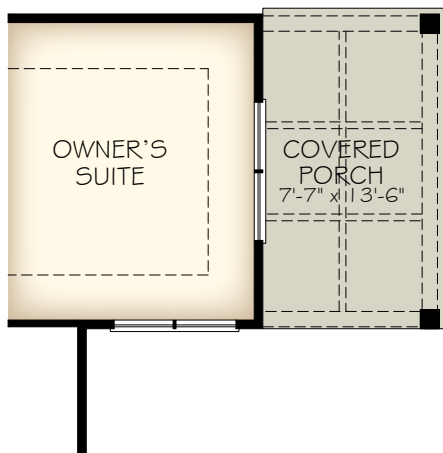

\*Optional courtyard features shown: Artificial turf, Landscaping, Trellis/Pergola, Plant walls (2), Water feature, and Stepping stone paths (Palazzo & Portico only)

BONUS ROOM SECOND FLOOR PLAN

\*Optional courtyard features shown: Artificial turf, Landscaping, Trellis/Pergola, Plant walls (2), Water feature, and Stepping stone paths (Palazzo & Portico only)

OPTIONAL WALK-IN SHOWER

OPTIONAL ZERO THRESHOLD SHOWER

OPTIONAL SHOWER W/ BUILT-IN SEAT

OPTIONAL WALK-IN SHOWER

OPTIONAL COVERED PORCH  
(DELETES LANDSCAPE BED CUT OUTS)

OPTIONAL OWNER'S COVERED PORCH

OPTIONAL OWNER'S SITTING ROOM

OPTIONAL OWNER'S SCREENED PORCH

\*Optional courtyard features shown: Artificial turf, Landscaping, Trellis/Pergola, Plant walls (2), Water feature, and Stepping stone paths (Palazzo & Portico only)

OPTIONAL BEDROOM 3 ILO DEN