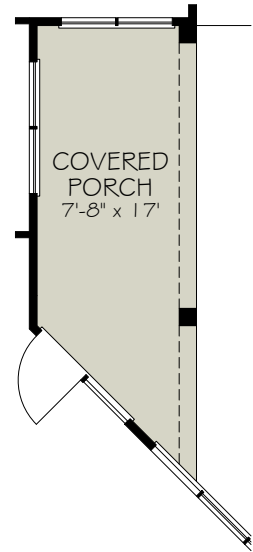

\*Optional courtyard features shown: Artificial turf, Landscaping, Trellis/Pergola, Plant walls (2), Water feature, and Stepping stone paths (Palazzo & Portico only)

BONUS ROOM SECOND FLOOR PLAN

\*Optional courtyard features shown: Artificial turf, Landscaping, Trellis/Pergola, Plant walls (2), Water feature, and Stepping stone paths (Palazzo & Portico only)

OPTIONAL WALK-IN SHOWER

OPTIONAL ZERO THRESHOLD SHOWER

OPTIONAL SHOWER W/ BUILT-IN SEAT

OPTIONAL WALK-IN SHOWER

OPTIONAL COVERED PORCH  
(DELETES LANDSCAPE BED CUT OUTS)

OPTIONAL OWNER'S COVERED PORCH

OPTIONAL OWNER'S SITTING ROOM

OPTIONAL OWNER'S SCREENED PORCH

\*Optional courtyard features shown: Artificial turf, Landscaping, Trellis/Pergola, Plant walls (2), Water feature, and Stepping stone paths (Palazzo & Portico only)

OPTIONAL BEDROOM 3 ILO DEN