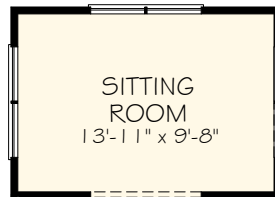

SECOND FLOOR PLAN

OPTIONAL COVERED PORCH

OPTIONAL SCREENED PORCH

OPTIONAL DELUXE KITCHEN

OPTIONAL OWNER'S SUITE SCREENED PORCH

OPTIONAL OWNER'S SUITE SITTING ROOM

OPTIONAL OWNER'S SUITE COVERED PORCH

OPTIONAL SHOWER

OPTIONAL WALK-IN SHOWER

OPTIONAL "ZERO THRESHOLD" SHOWER

FIRST FLOOR PLAN WITH OPTIONAL BONUS SUITE

OPTIONAL BONUS ROOM FIRST - LAUNDRY CLOSET